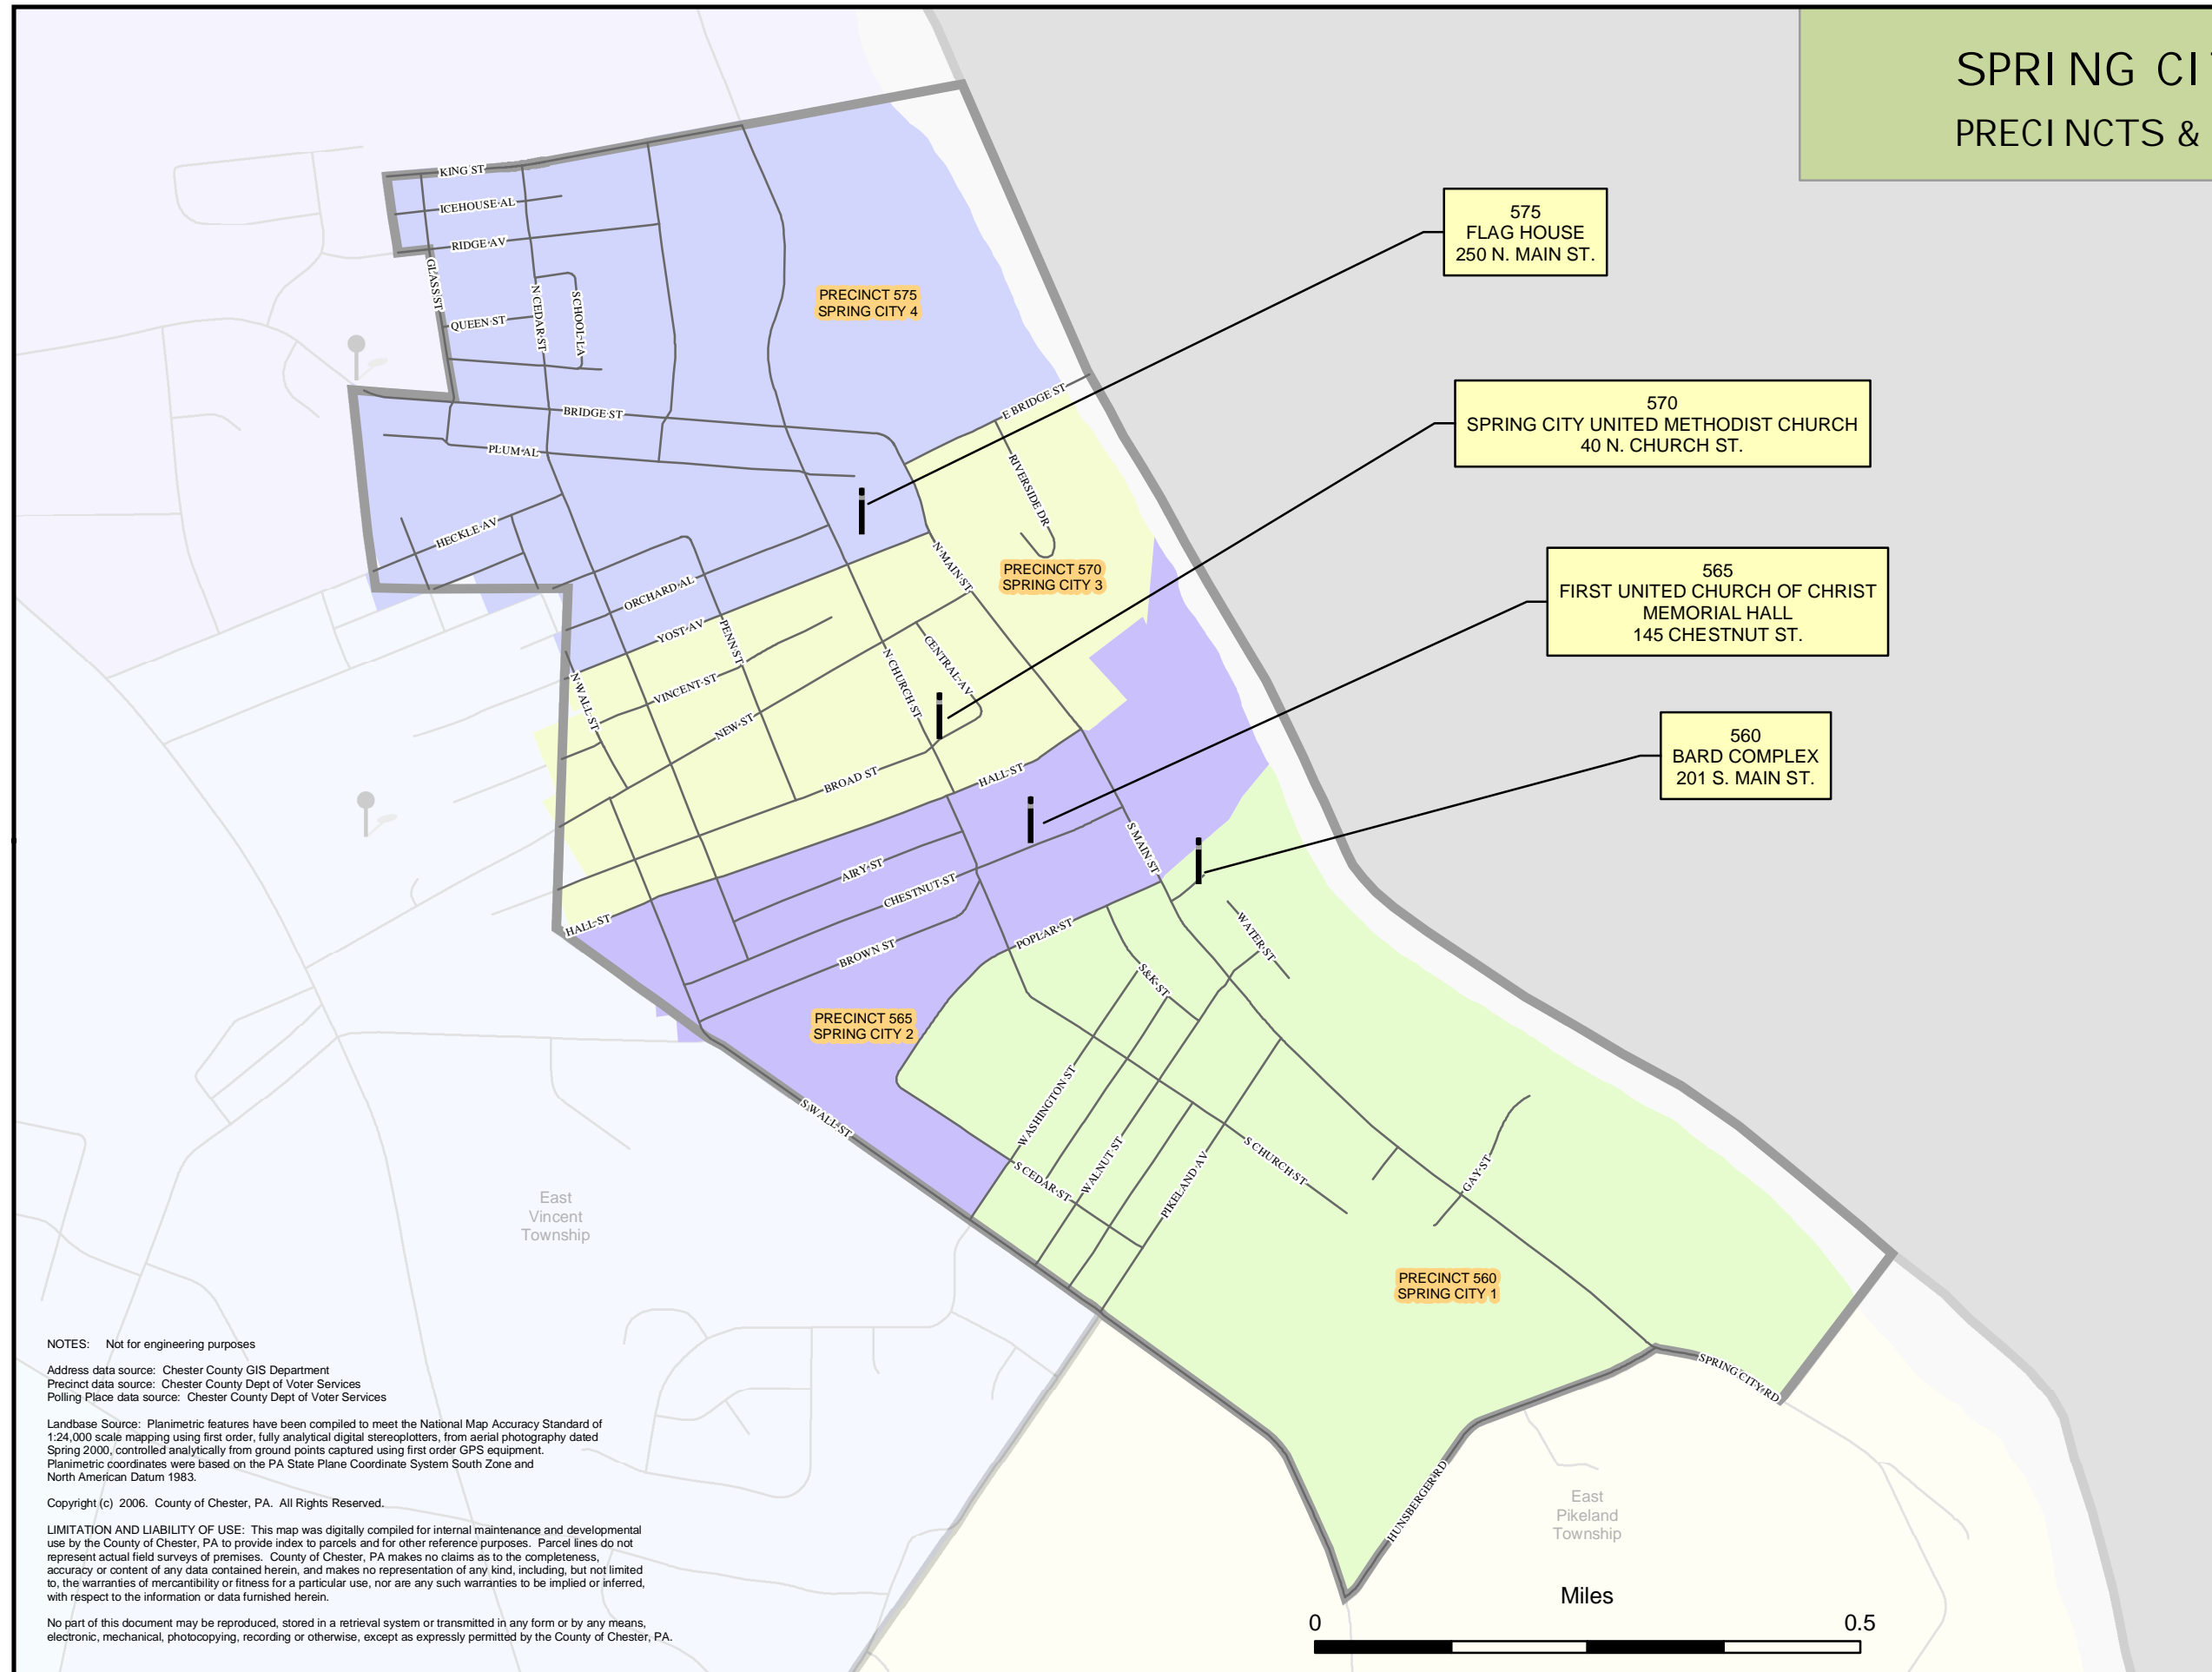

SPRING CITY BOROUGH PRECINCTS & POLLING PLACES

2

Legend

- POLLING LOCATIONS
- ROADS
- PRECINCTS
- PRECINCT NUMBER
  PRECINCT NAME
- PRECINCT NUMBER
  POLLING PLACE NAME
  POLLING PLACE ADDRESS

For election results, polling location changes, or any other election related information, visit the Chester County Dept. of Voter Services website at <http://dsf.chesco.org/election/site/default.asp>

NOTES: Not for engineering purposes

Copyright (c) 2006. County of Chester, PA. All Rights Reserved.

No part of this document may be reproduced, stored in a retrieval system or transmitted in any form or by any means, electronic, mechanical, photocopying, recording or otherwise, except as expressly permitted by the County of Chester, PA.